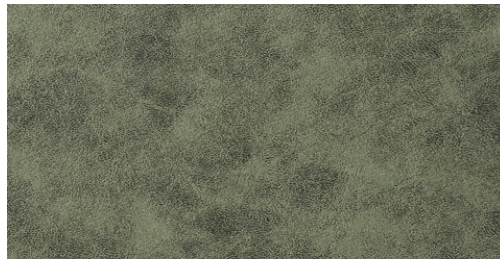

## Step 1 - Choose your shape

Side Chair

Bar Chair

Armchair

## Step 2 - Choose your fabric colour

Vintage Goldmine - 3907

Vintage Fern - 3906

Vintage Allspice - 3901

Vintage Graphite - 3908

Vintage Tabasco - 3911

Vintage Aberdeen - 3902

or alternatively the Bourbon can be upholstered in a fabric of your choosing using our **COM** (customers own material) service at no extra cost.