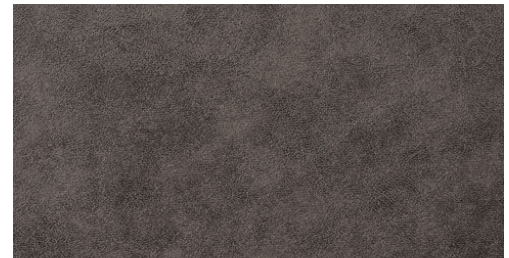

## Step 2 - Choose your fabric colour

Vintage Goldmine - 3907

Vintage Fern - 3906

Vintage Allspice - 3901

Vintage Graphite - 3908

Vintage Tabasco - 3911

Vintage Aberdeen - 3902

or alternatively the Bourbon can be upholstered in a fabric of your choosing using our **COM** (customers own material) service at no extra cost.