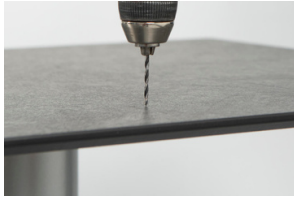

## The Line Up

The Antenna

Power Bank

Table Dock (shown with Power Bank)

Magnetic Key and Charging Tray

## The Antenna

Only 2mm thick

Drill a hole - minimum 3mm - we recommend 80mm from the edge

Remove cover from sticky backing and feed wire through hole

Attach battery pack to bottom per installation guide instructions