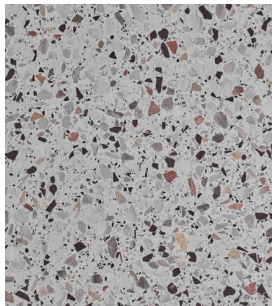

TERAZZO

CLTER