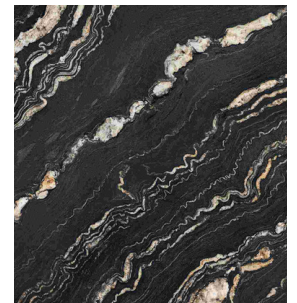

ULTRATOP® - STOCK SIZES

SHAPE	SIZE
SQUARE	590 x 590 mm
	690 x 690 mm
	790 x 790 mm
ROUND	590mm diameter
	690mm diameter
	790mm diameter
RECTANGLE	1200 x 690 mm

Features and benefits

- No minimum order
- Weatherproof and UV resistant
- Free samples available
- Easy Clean Surface
- Heat Resistant to 180°C
- Resilient to scratches
- 5 year structural warranty
- Fixing Groove system compatible with 4 star shaped table base spiders

BLACK

CLBLA

GOLDEN RUST

CLGOLRUS

MARQUINA
MARBLE

CLMARMAR

METALLIC
ANTHRACITE

CLMETANT

PORTORO MARBLE

CLPORMAR

RUSTIC
CONCRETE

CLRUSCON

TERAZZO

CLTER

VINTAGE WOOD

CLVINWOO