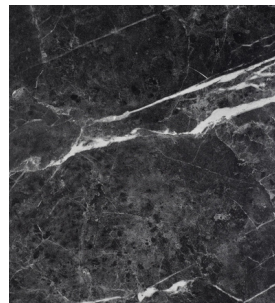

ULTRATOP® - STOCK SIZES

SHAPE	SIZE
SQUARE	590 x 590 mm
	690 x 690 mm
	790 x 790 mm
ROUND	590mm diameter
	690mm diameter
	790mm diameter
RECTANGLE	1200 x 690 mm

Features and benefits

- No minimum order
- Weatherproof and UV resistant
- Free samples available
- Easy Clean Surface
- Heat Resistant to 180°C
- Resilient to scratches
- 5 year structural warranty
- Fixing Groove system compatible with 4 star shaped table base spiders

BLACK

CLBLA

GOLDEN RUST

CLGOLRUS

MARQUINA
MARBLE

CLMARMAR

METALLIC
ANTHRACITE

CLMETANT