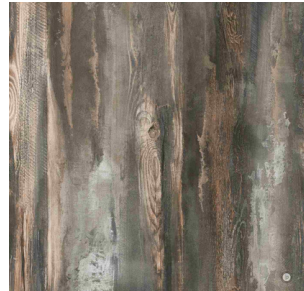

SHANIKO

Code: WZ509