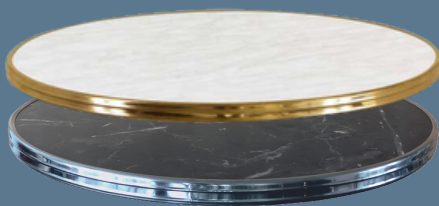

## WERZALIT® - TOP 30 - SIZES & LEADTIMES

SHAPE	SIZE	LEADTIME
SQUARE	600 x 600 mm	3 to 4 weeks
	700 x 700 mm	
	800 x 800 mm	
ROUND	600mm diameter	3 to 4 weeks
	700mm diameter	
	800mm diameter	4 to 6 weeks
RECTANGLE	1100 x 700 mm	4 to 6 weeks
	1200 x 800 mm	

\*Please note that Stock Decors are available from stock in every size with the exception of 1200 x 800 mm Rectangles.

Brass or Stainless Steel moulded metal edging ring available against any 600mm or 700mm Round tabletops in our Top 30 or Additional Decors range.