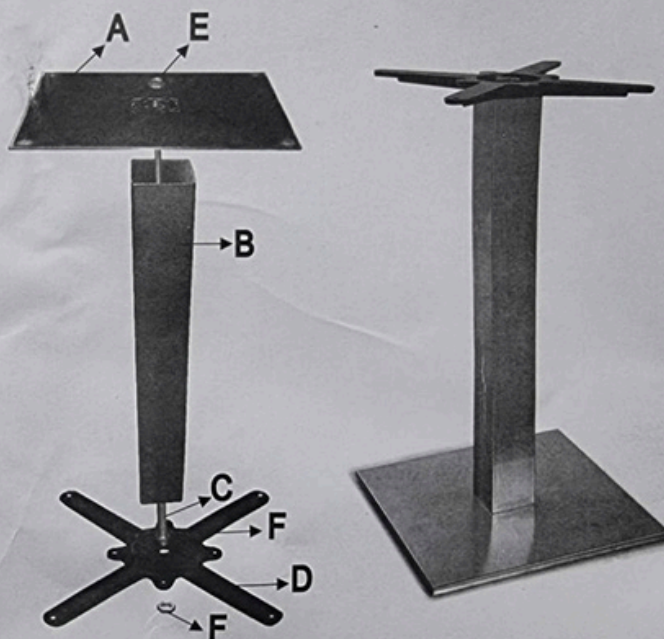

SPIDER DIMENSIONS

Spider Dimensions	
A TO B	330 mm
A TO C	450 mm

ADJUSTABLE FEET

Thread Length	10 mm
Thread Width	8 mm

THE FORZA BASE - ROUND - SMALL

IN STOCK

Coffee Height

Dining Height

Poseur Height

THE FORZA BASE - ROUND - MEDIUM

IN STOCK

Coffee Height

Dining Height

Poseur Height

THE FORZA BASE - ROUND - MEDIUM LARGE

IN STOCK

Coffee Height

Dining Height

Poseur Height

THE FORZA BASE - ROUND - LARGE

IN STOCK

Coffee Height

Dining Height

Poseur Height

CONSTRUCTION INSTRUCTIONS

A		1PC
B		1PC
C		1PC
D		1PC
E		1PC
F		2PCS

01686 620290

www.tabilo.co.uk

sales@tabilo.co.uk